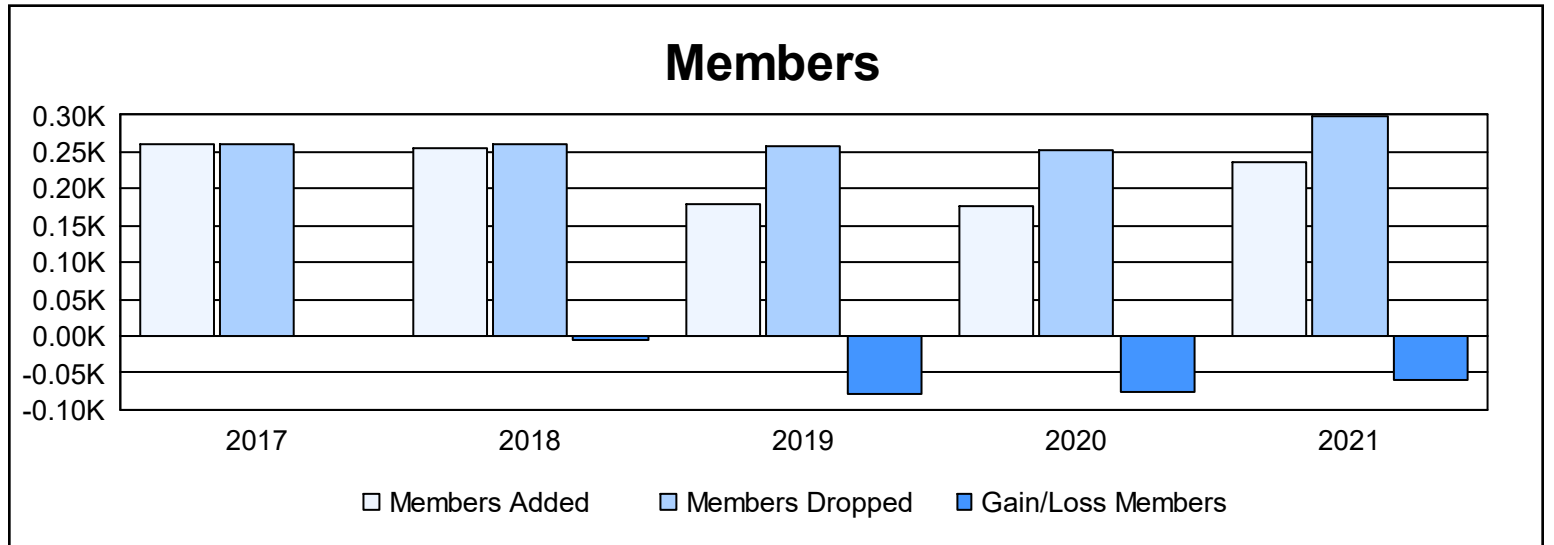

Year	New Clubs	Dropped Clubs	Gain/Loss Clubs	New Members	Charter Members	Reinstate Members	Transfer Members	Total Member Added	Total Members Dropped	Gain/Loss Members
2016-2017	0	0	0	187	3	33	37	260	260	0
2017-2018	0	0	0	191	3	18	43	255	260	-5
2018-2019	0	0	0	130	1	21	27	179	259	-80
2019-2020	0	1	-1	134	6	20	17	177	253	-76
2020-2021	1	0	1	143	52	32	10	237	298	-61
<b>Average</b>	<b>0</b>	<b>0</b>	<b>0</b>	<b>157</b>	<b>13</b>	<b>25</b>	<b>27</b>	<b>222</b>	<b>266</b>	<b>-44</b>

### Membership Composition June 2021 Cumulative