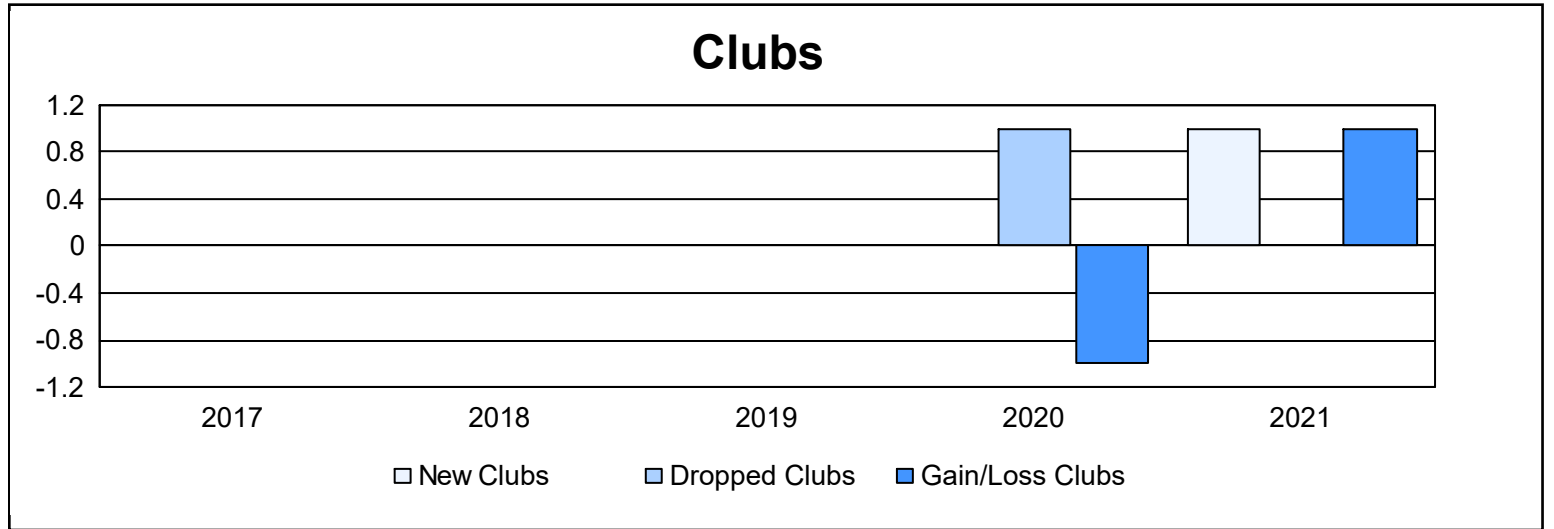

Year	New Clubs	Dropped Clubs	Gain/Loss Clubs	New Members	Charter Members	Reinstate Members	Transfer Members	Total Member Added	Total Members Dropped	Gain/Loss Members
2016-2017	0	0	0	187	3	33	37	260	260	0
2017-2018	0	0	0	191	3	18	43	255	260	-5
2018-2019	0	0	0	130	1	21	27	179	259	-80
2019-2020	0	1	-1	134	6	20	17	177	253	-76
2020-2021	1	0	1	143	52	32	10	237	298	-61
<b>Average</b>	<b>0</b>	<b>0</b>	<b>0</b>	<b>157</b>	<b>13</b>	<b>25</b>	<b>27</b>	<b>222</b>	<b>266</b>	<b>-44</b>

### Membership Composition June 2021 Cumulative